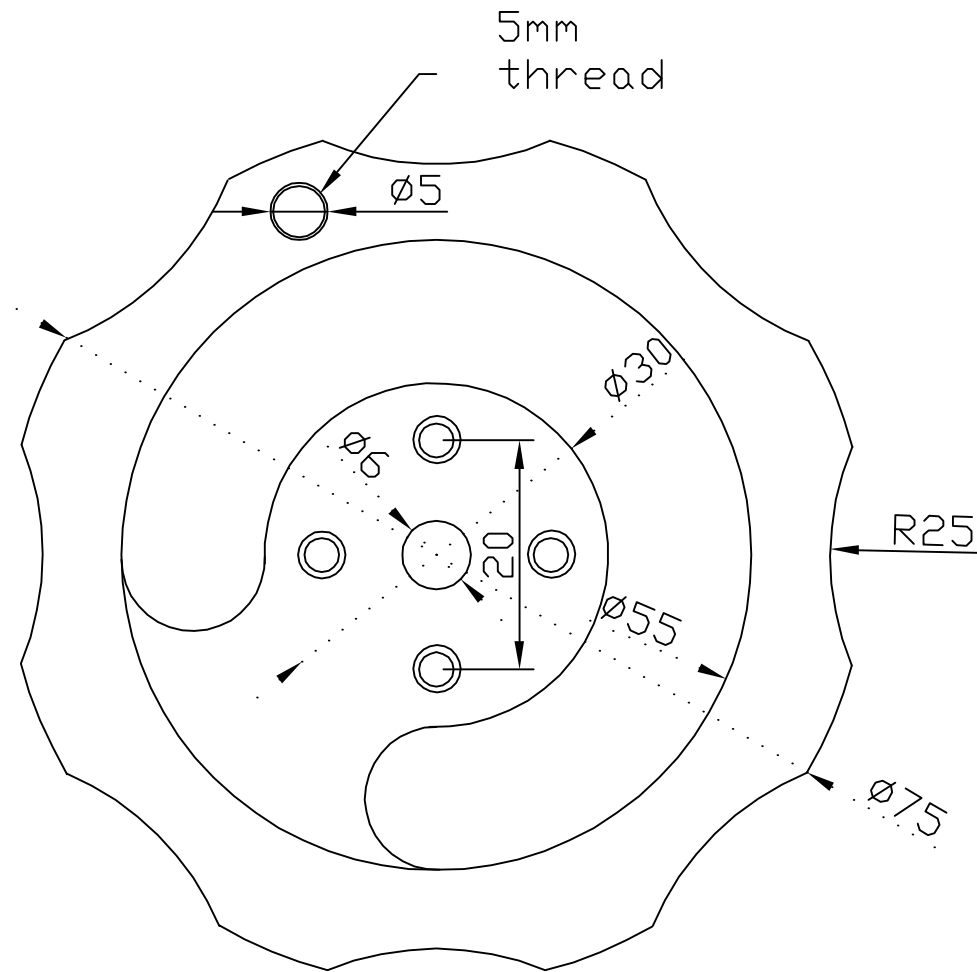

75mm HANDWHEEL

Optional Handle

Fixing collar