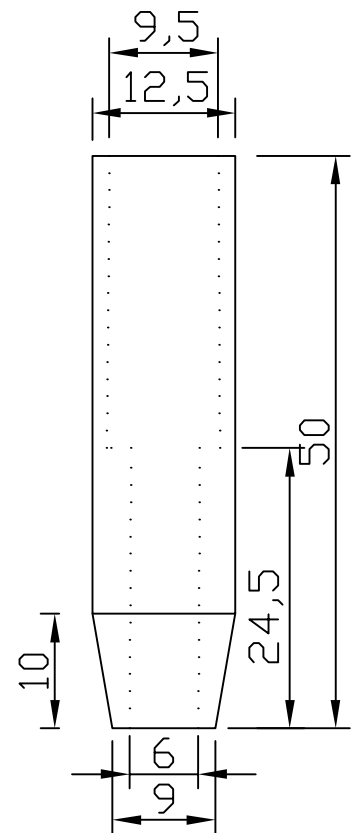

75mm HANDWHEEL

Optional Handle

Fixing collar