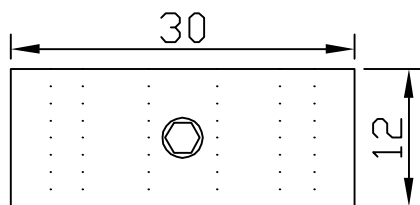

75mm HANDWHEEL

Optional Handle

Fixing collar